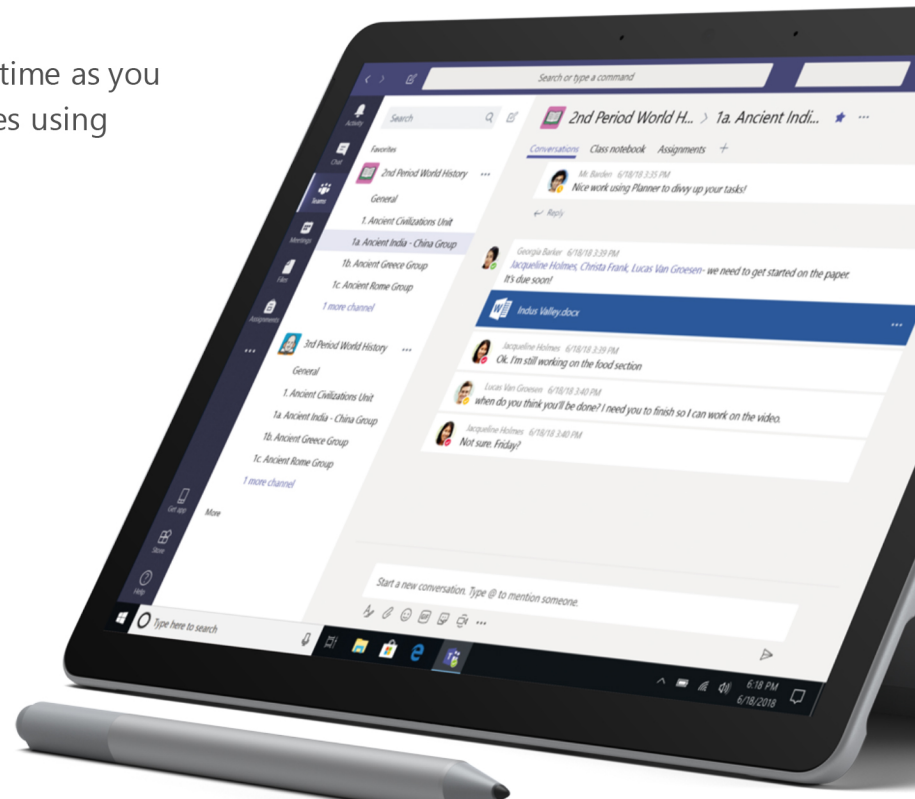

Type an essay more comfortably with a backlit keypad on the Surface Go Type Cover* and navigate the web for research with the glass trackpad.

Transform classroom time

Incorporate a broader range of educational experiences

Windows 10 desktop apps and device features unleash deep learning and inspire creativity.

Inspire a passion for STEM by empowering students to take advantage of full software, apps, and web tools.

Students easily connect to printers, projectors, cameras, digital microscopes, robots, keyboards, and other peripherals.

Improve classroom time with Microsoft Education

Stay focused on teaching with reliable devices that enhance the Microsoft 365* for Education experience.

Surface Go 2 works seamlessly with Microsoft Education tools like Microsoft Teams, which offer assignment services, gradebooks, and rubrics to take your classroom digital.

Customize your lessons with devices optimized for inking, modern learning, and future-ready skills.

Empower inclusive classrooms

Immersive Reader** helps students at all levels get better at reading. Change spacing, read text aloud, and sound out words by syllable. Available in Microsoft Teams, Microsoft OneNote,* and Microsoft Edge.*

Get everyone on the same page in real time as you communicate with students and relatives using Microsoft Translator.**